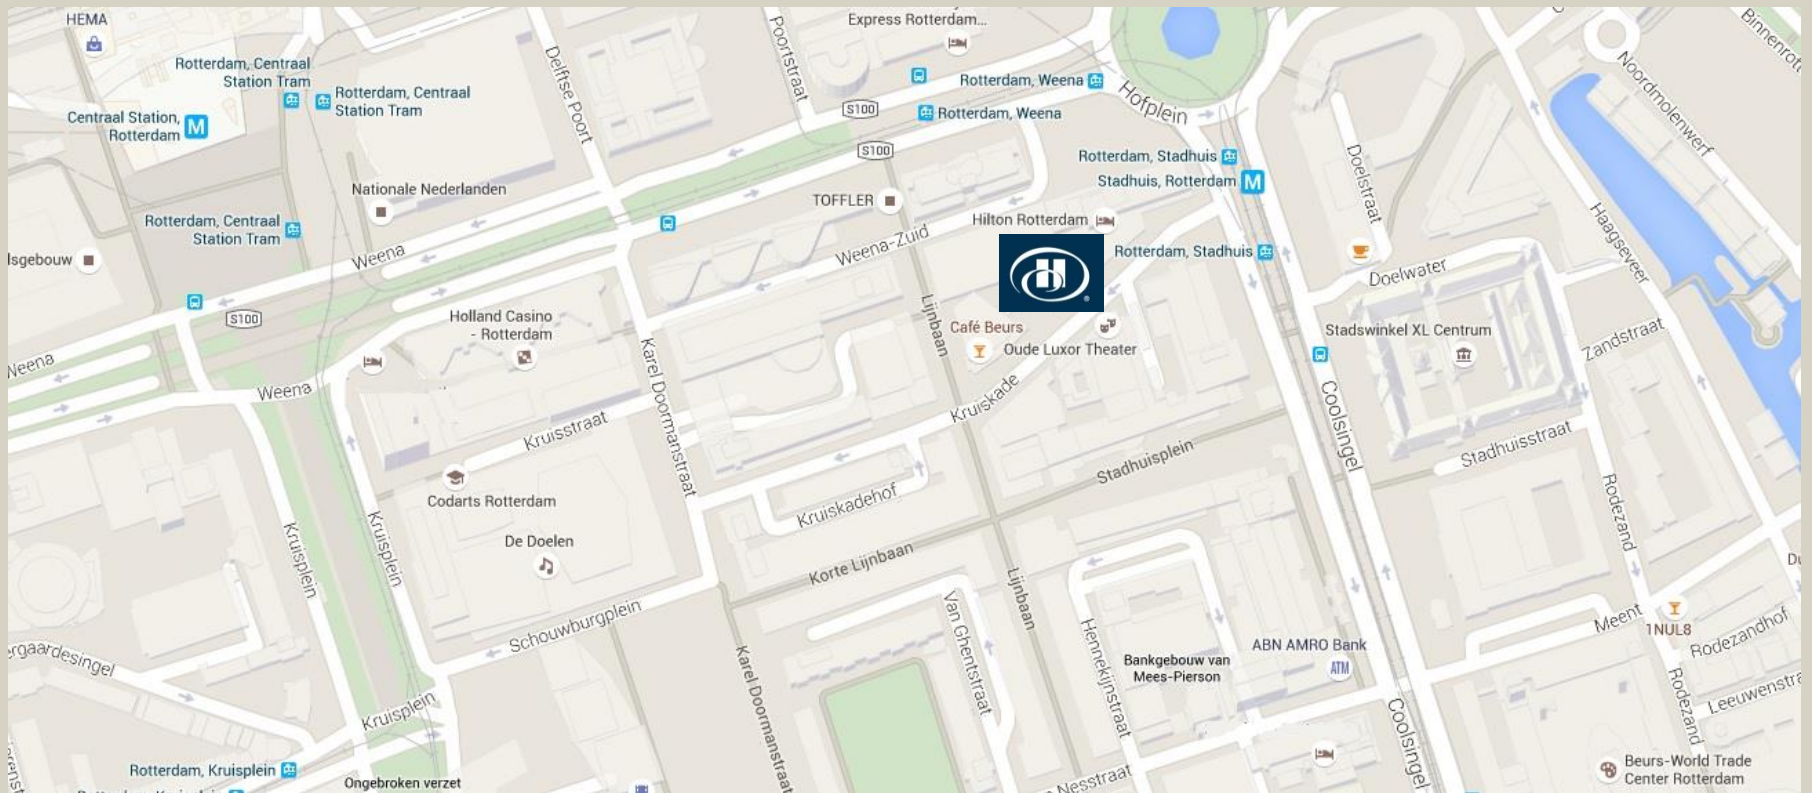

POSITIONING

Unique selling points

Hilton Rotterdam is a sophisticated city hotel and is the perfect venue for business and leisure travelers, seeking a contemporary sanctuary in the heart of city.