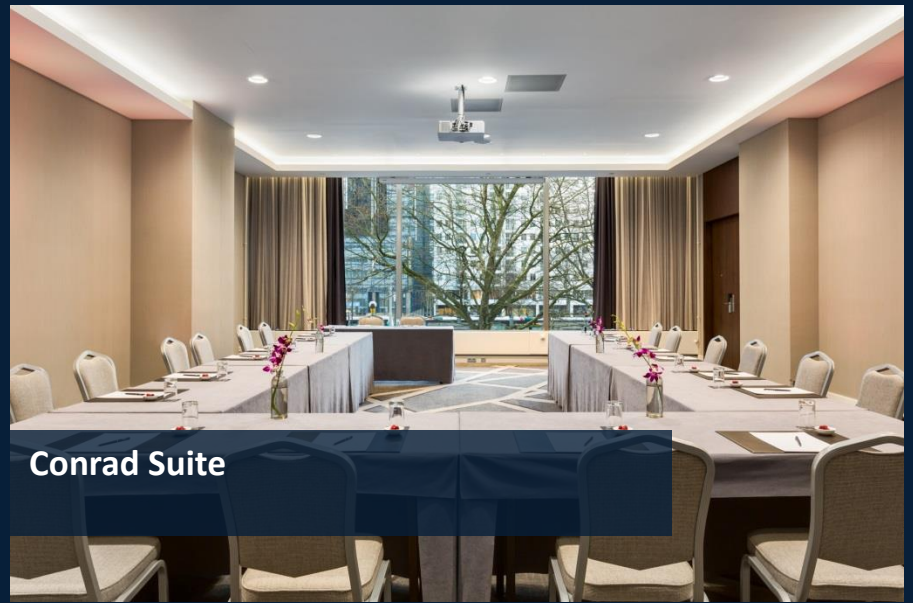

AT A GLANCE

- Dedicated meeting floor of 3,500 m² with multiple break-out options and fully equipped connectivity station
- 2 board rooms (Kruiskade and The Boardroom) and 5 flexible function rooms (Conrad Suite, Rotterdam, Maaskant, Coolsingel Suite and Le Jardin) all with natural daylight and the latest technology
- 'Coolsingel Suite' with 180° view on Rotterdam's vibrant city centre
- Light and modern Upper Lobby exceptionally suited for receptions and exhibitions
- Maximum events capacity of 320 guests with a total Meet/Eat/Sleep capacity: group ceiling of 200 rooms
- Dedicated Meeting and Events coordinator for assistance during your meeting or event

CONFERENCE & EVENTS

Floor plan and capacities

LE JARDIN

Upper Lobby

Maaskant

The Boardroom

The Kruiskade

Coolsingel Suite

Conrad Suite

Coolsingel Suite

Rotterdam

STADSHAL BAR & RESTAURANT

HILTON ROTTERDAM

STADSHAL BAR & RESTAURANT

AT A GLANCE

- European cuisine, serving an all-day-dining menu with classical brasserie-style dishes in a contemporary way
- Serving breakfast, lunch, high tea and dinner
- Capacity: 140 covers
- Exclusive Chef's Table for a live cooking experience (max. 8 guests)
- Private dining area for maximum of 40 guests
- Urban, contemporary design making it a sight to behold
- Open for hotel guests and locals via a separate entrance