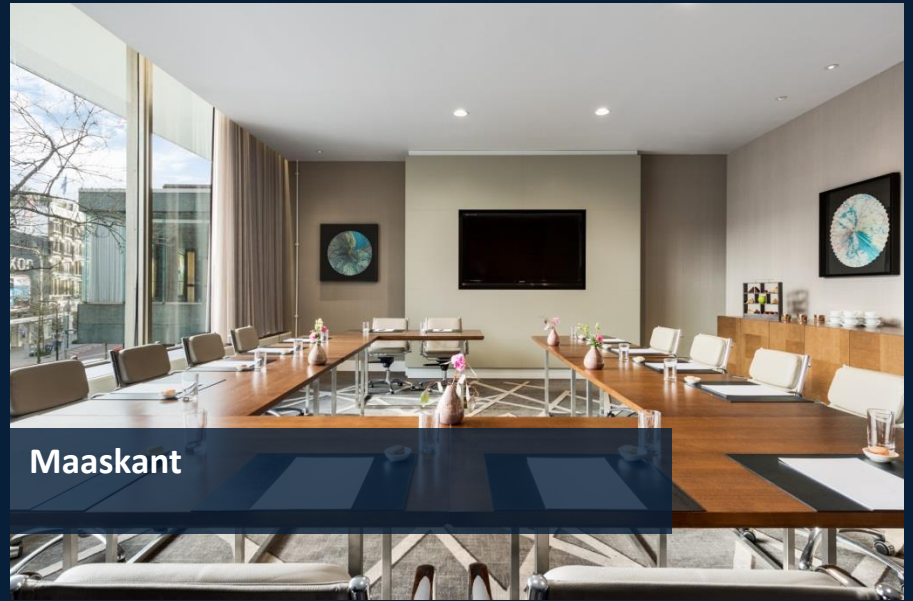

AT A GLANCE

- Dedicated meeting floor of 3,500 m² with multiple break-out options and fully equipped connectivity station
- 2 board rooms (Kruiskade and The Boardroom) and 5 flexible function rooms (Conrad Suite, Rotterdam, Maaskant, Coolsingel Suite and Le Jardin) all with natural daylight and the latest technology
- 'Coolsingel Suite' with 180° view on Rotterdam's vibrant city centre
- Light and modern Upper Lobby exceptionally suited for receptions and exhibitions
- Maximum events capacity of 320 guests with a total Meet/Eat/Sleep capacity: group ceiling of 200 rooms
- Dedicated Meeting and Events coordinator for assistance during your meeting or event

CONFERENCE & EVENTS

Floor plan and capacities

LE JARDIN

Upper Lobby

Maaskant

The Boardroom

The Kruiskade

Coolsingel Suite

Conrad Suite

Coolsingel Suite

Rotterdam

STADSHAL BAR & RESTAURANT

HILTON ROTTERDAM

STADSHAL BAR & RESTAURANT

AT A GLANCE

- European cuisine, serving an all-day-dining menu with classical brasserie-style dishes in a contemporary way
- Serving breakfast, lunch, high tea and dinner
- Capacity: 140 covers
- Exclusive Chef's Table for a live cooking experience (max. 8 guests)
- Private dining area for maximum of 40 guests
- Urban, contemporary design making it a sight to behold
- Open for hotel guests and locals via a separate entrance