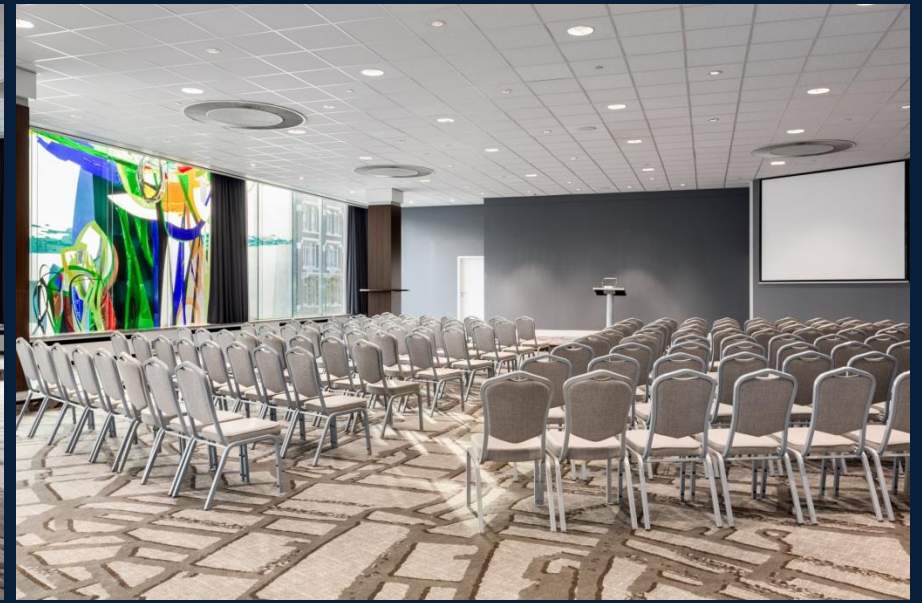

AT A GLANCE

- Dedicated meeting floor of 3,500 m² with multiple break-out options and fully equipped connectivity station
- 2 board rooms (Kruiskade and The Boardroom) and 5 flexible function rooms (Conrad Suite, Rotterdam, Maaskant, Coolsingel Suite and Le Jardin) all with natural daylight and the latest technology
- 'Coolsingel Suite' with 180° view on Rotterdam's vibrant city centre
- Light and modern Upper Lobby exceptionally suited for receptions and exhibitions
- Maximum events capacity of 320 guests with a total Meet/Eat/Sleep capacity: group ceiling of 200 rooms
- Dedicated Meeting and Events coordinator for assistance during your meeting or event

CONFERENCE & EVENTS

Floor plan and capacities

LE JARDIN

Upper Lobby

Maaskant

The Boardroom

The Kruiskade

Coolsingel Suite